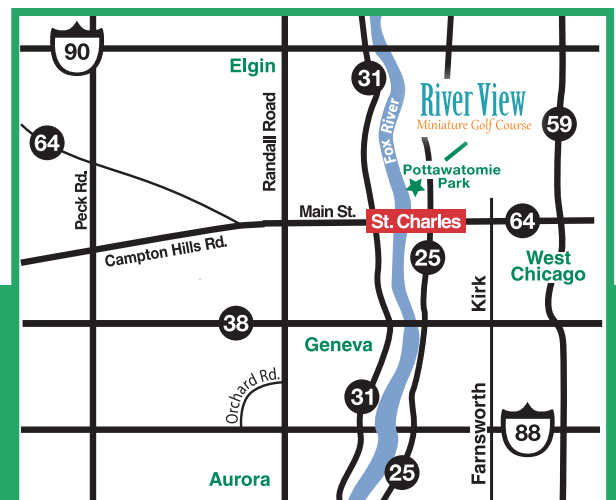

It's Time to

PARTY!

You're invited to a Birthday Party!

For:

Date:

Time:

RSVP:

8 North Avenue
St. Charles, IL 60174
630-584-1028 • stcparks.org

A facility of the St. Charles Park District